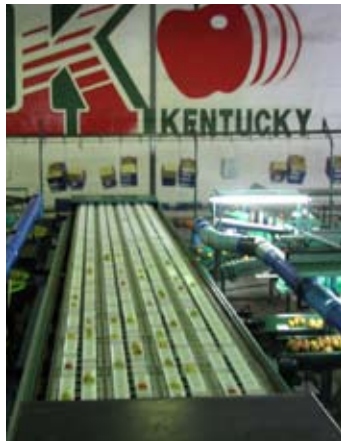

BETKO FRUIT

Villiersdorp, Cape
2 x 8 LANE x 38 DROP

CERES FRUIT GROWERS

Ceres, Cape
10 LANE x 20 DROP

NEW SIZERS AND COMPLETE PACKLINES

Start up efficiency and proven reliability, accuracy, 24 hour support and gentle handling ensures satisfaction. Speak to our users anytime.

8 LANE X 36 DROP

OUR GRADING SYSTEMS USED IN SA AND INTERNATIONALLY HAVE INCREASED THE PACKING EFFICIENCY OF NUMEROUS EXPORT PACKERS IN THE MOST COMPETITIVE FRUIT GROWING AREAS IN THE WORLD

VYEBOOM
Vyeboom, Cape
12 LANE X 50 DROP

KENTUCKY FARMS
Grabouw, Cape
8 LANE X 22 DROP

GIRAFFE FARMS
Krakeel, Langkloof
6 LANE X 22 DROP

**VISIT OUR SERVICE AND TRAINING CENTRE IN GRABOUW
TO RUN YOUR FRUIT THROUGH OUR QUALITY GRADING SYSTEMS**